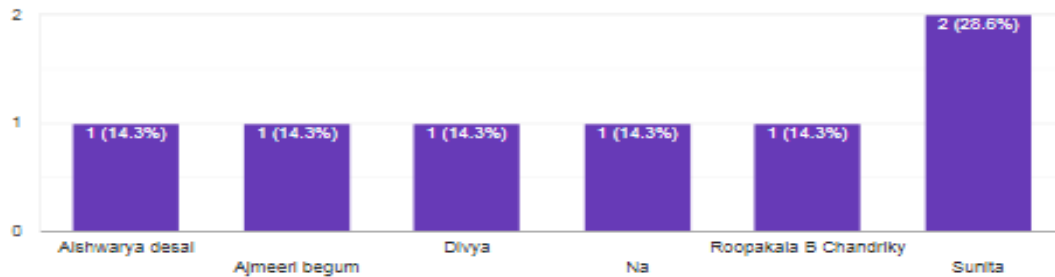

Name of the Alumni

Copy

7 responses