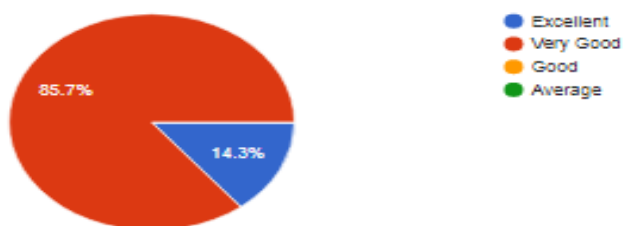

Admission Procedure

7 responses