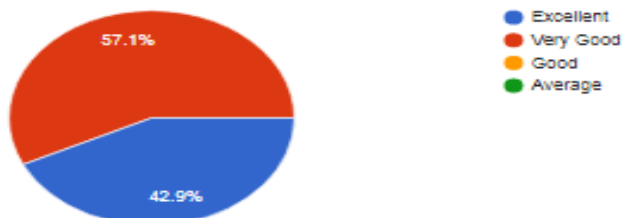

Questions Responses **7** Settings

Educational Resources

7 responses