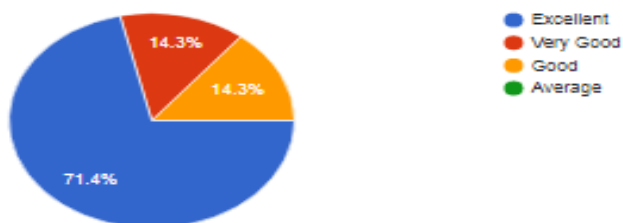

7 responses

Admission Procedure

7 responses

Overall Rating of the College

7 responses

Signature
IQAC Co-Ordinator
HKES's Smt. C.B. Patil Arts & Commerce
Degree College, Chincholi

Signature
PRINCIPAL
HKES's Smt. C.B. Patil
Degree College
Chincholi Dist. Kalaburagi