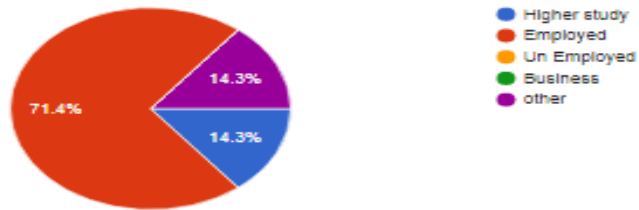

Year of completion of course

7 responses

Present Status :

7 responses

If Employed Designation

7 responses

“ATTESTED”

IQAC Co-Ordinator
HKES's Smt. C.B. Patil Arts, & Commerce
Degree College, Chincholi

PRINCIPAL
HKES's Smt. C.B. Patil
Degree College
Chincholi Dist. Kalaburagi