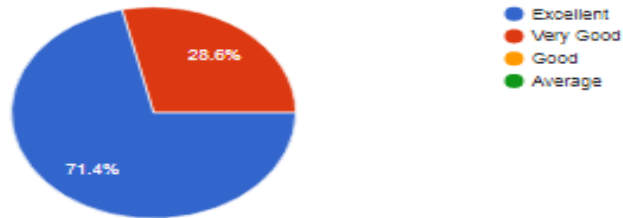

Library facilities

7 responses

Copy