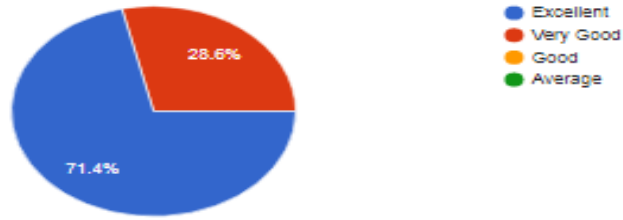

Teaching Faculty

7 responses

Copy